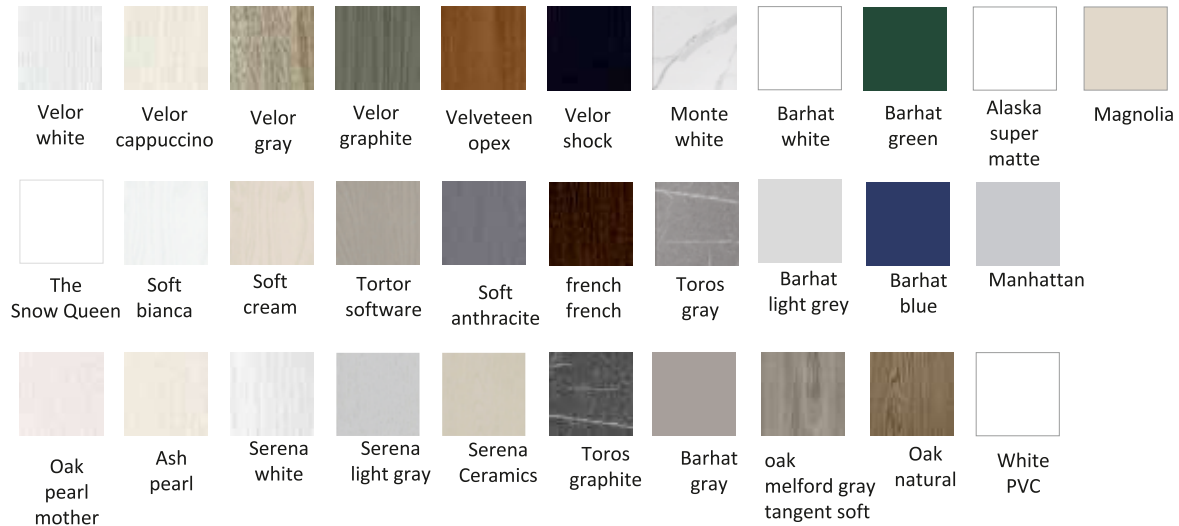

DECOR

PLANK FEIGNED 1 *

slat plank
N°246/5
30x5x2050 mm,
in pack. 10 pcs 20.5
running meters