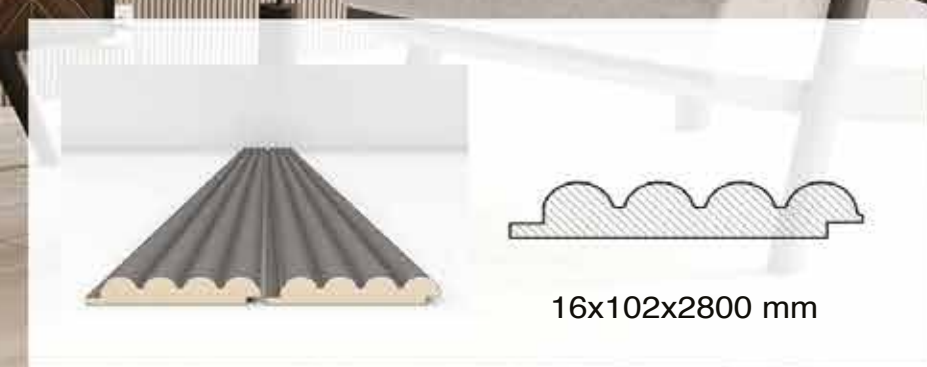

## Specifications

Size 1 piece: 0.29 m<sup>2</sup>

Size 4: 1.16 m<sup>2</sup>

Width: 102 mm

Length: 2800 mm

Thickness: 16mm

Packing: 4 pcs.