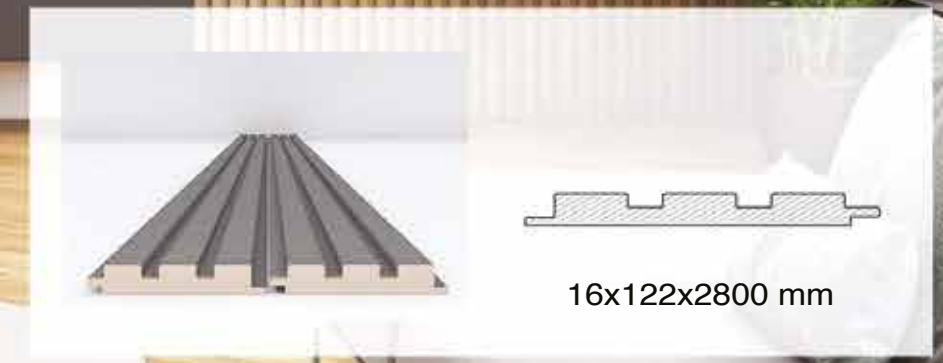

## Specifications

Size 1 piece: 0.34 m<sup>2</sup>

Size 4: 1.36 m<sup>2</sup>

Width: 122 mm

Length: 2800 mm

Thickness: 16mm

Packing: 4 pcs.