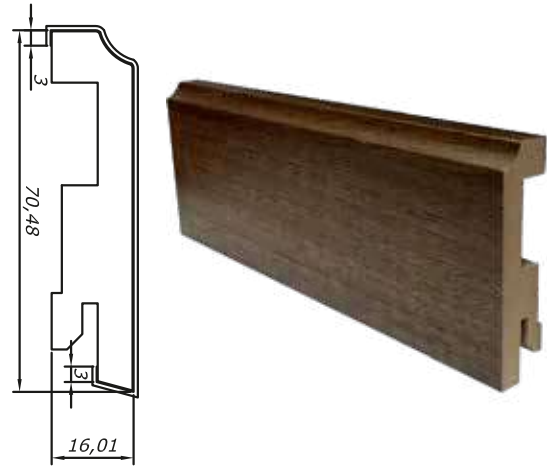

SKIRTING FLOOR

Plinth No .1705
70x16x3000 mm pack.
2 Pieces =5.6 Linear m