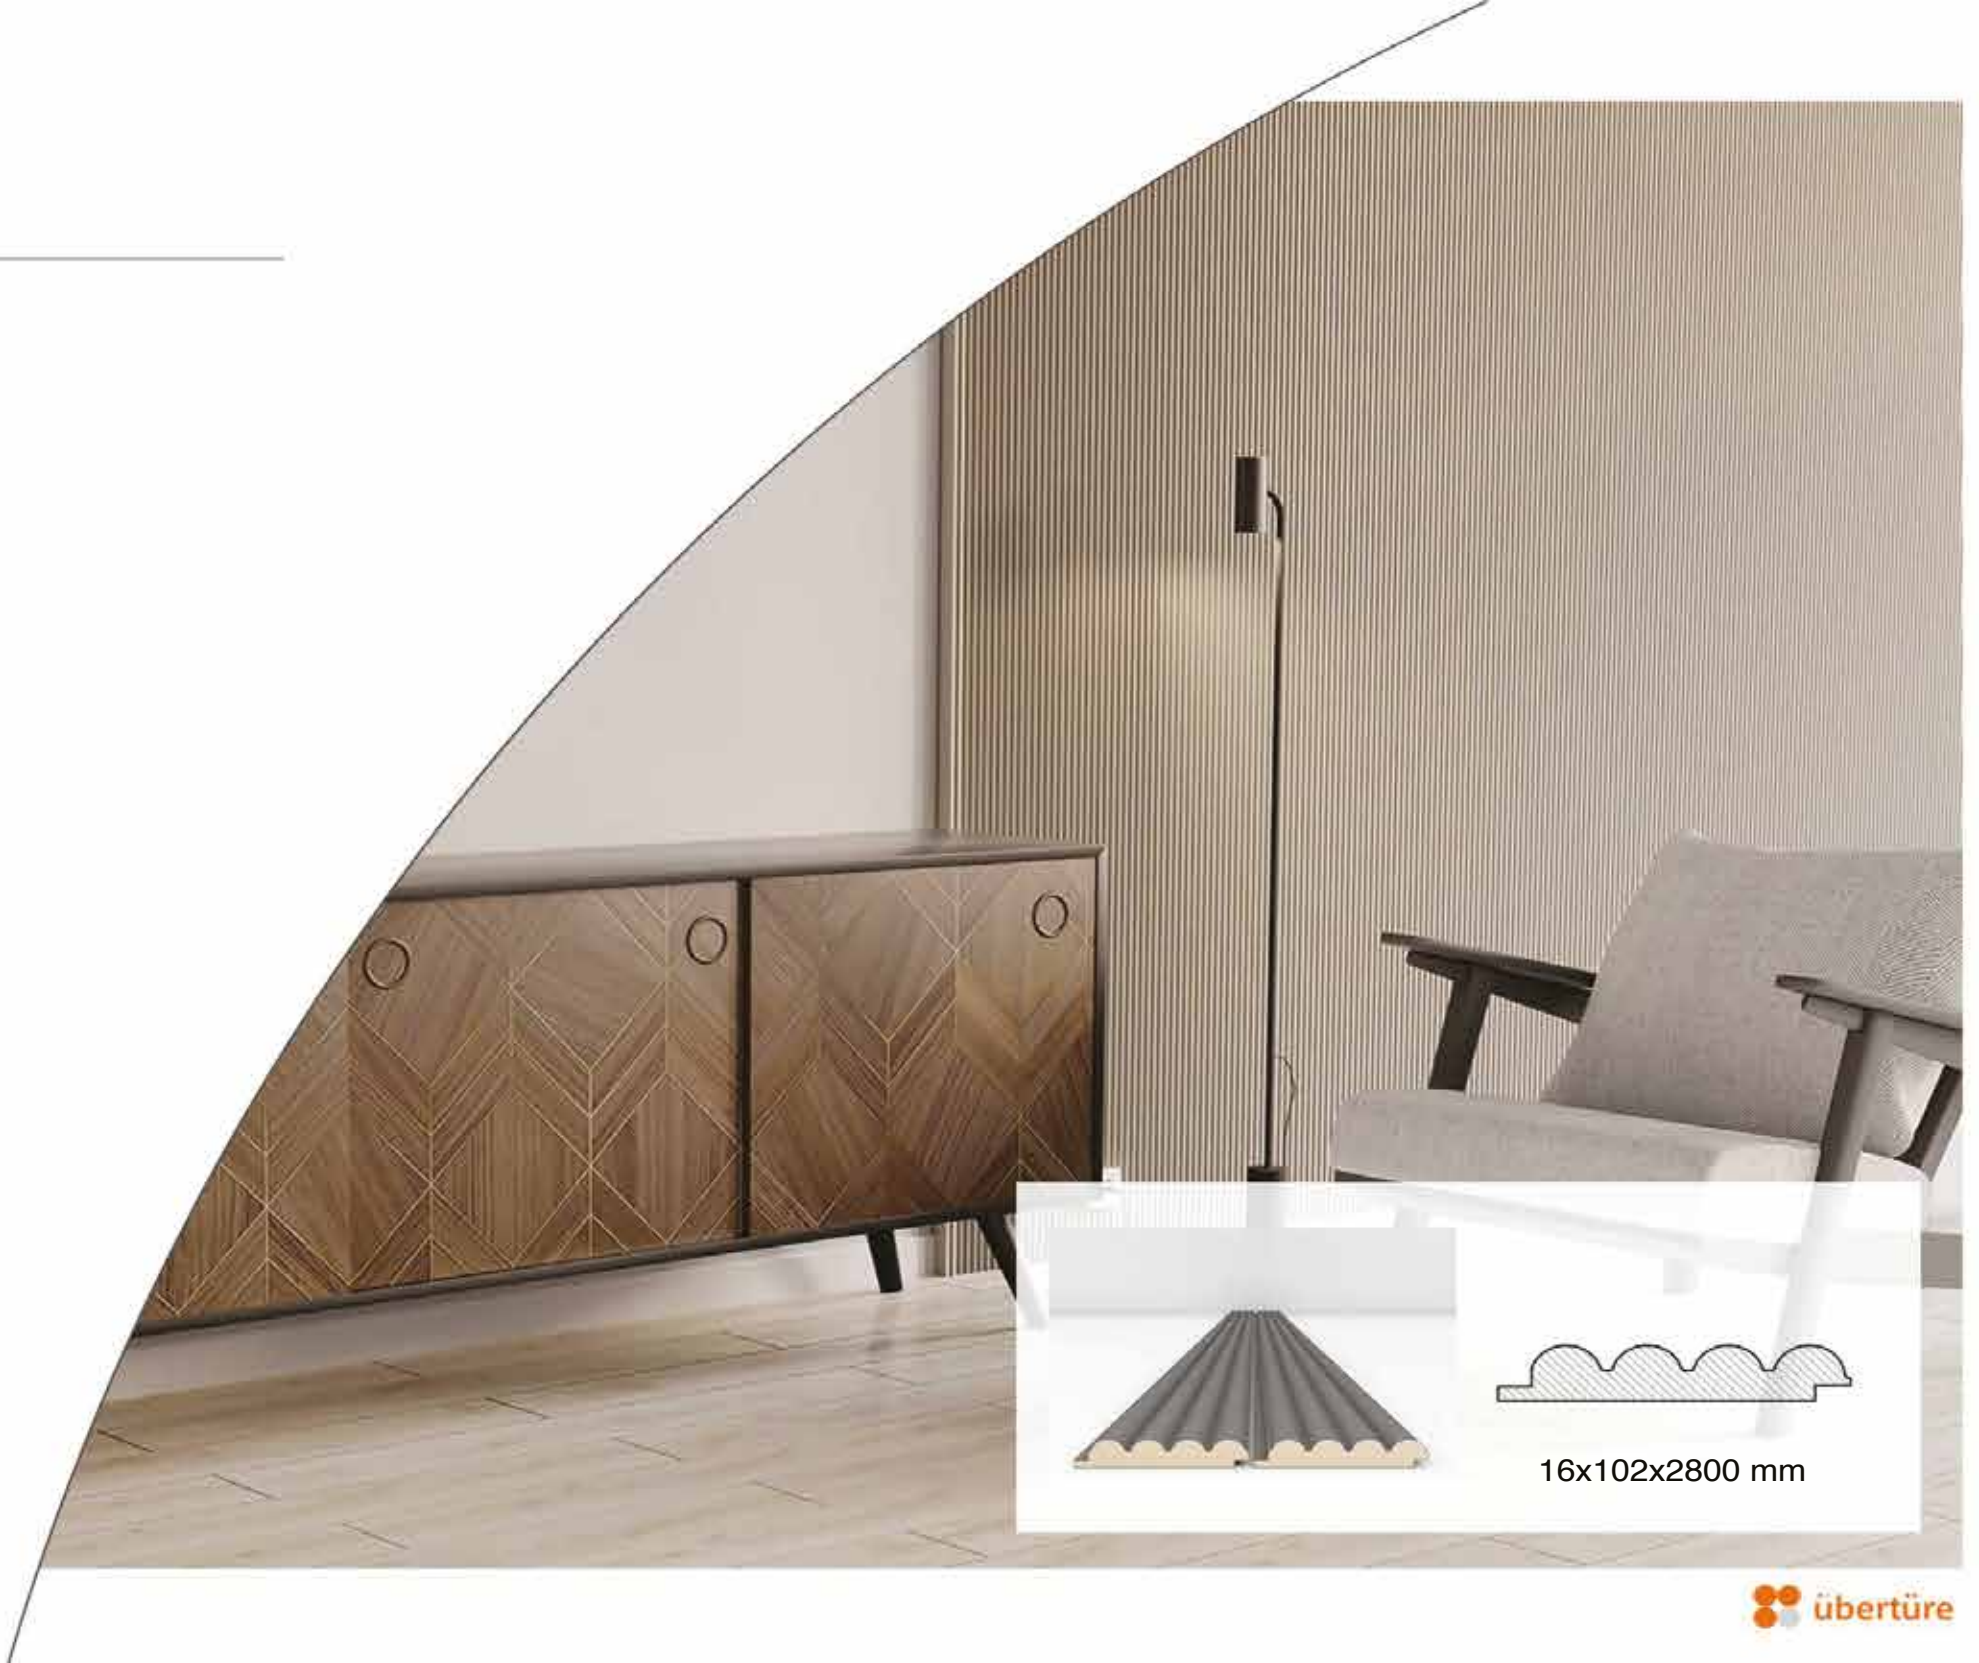

## Specifications

Size 1 piece: 0.29 m<sup>2</sup>

Size 4: 1.16 m<sup>2</sup>

Width: 102 mm

Length: 2800 mm

Thickness: 16mm

Packing: 4 pcs.