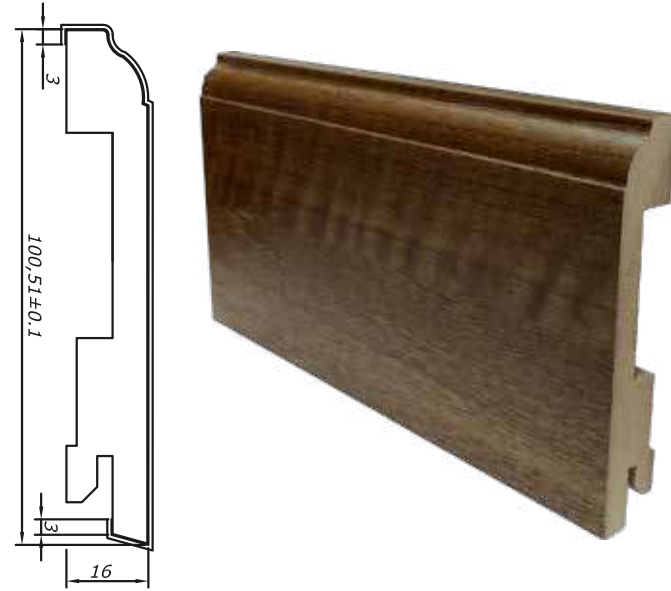

Plinth No .1704
100x16x3000 mm.Pack 2
Pieces =5.6 Linear m